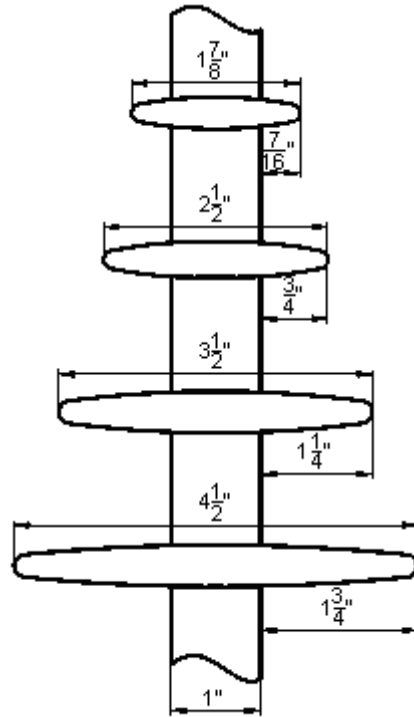

Woodlore® Shutters

Colors & Louvers

Solid Colors	
001 Pure White 003 Silk White 004 Bright White 006 Pearl 009 Creamy	
Louvers	
Elliptical	1 ⁷ / ₈ "* 2 ¹ / ₂ " 3 ¹ / ₂ " 4 ¹ / ₂ "

* Surcharge applies. Please see Options and Surcharges page for details.